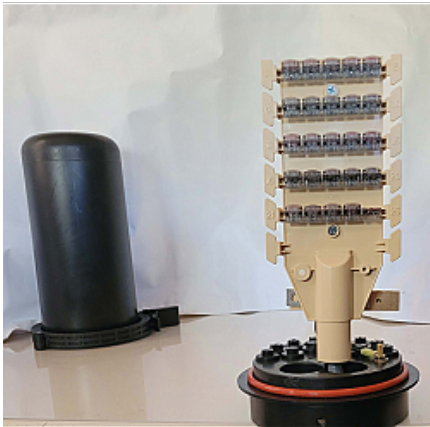

# DTE Domed Terminal Enclosure

Model SA-DTE1-P025

NAME	ORDER NUMBER
DTE Domed Terminal Enclosure with 10ft Tail	SA-DTE1-P025-010
DTE Domed Terminal Enclosure with 25ft Tail	SA-DTE1-P025-025

The DTE1-P025 terminal closure is environmentally sealed 25 pair terminal which can be used above or below grade. Craft friendly, tool-less design requires no additional parts or accessories to install standard 2, 3, 5, or 6 pair service drops.

This design provides reliable services over copper networks under any outside plant environmental conditions.

## SPECIFICATIONS

<b>DOME</b>	5.375" Diameter 12" Length
<b>OVERALL</b>	7" Diameter 13" Length
<b>DROP CABLES</b>	12
<b>CABLE PORTS</b>	2
<b>GROMMET SIZE</b>	0.28 - 0.62" Drop Cable 1.125" Diameter Cable

## BENEFITS

- Allows use in harsh environments above and below grade (manhole, hand hole, pole, and marina mount)
- Closure can be easily opened to add, remove or modify service with no additional parts required
- No need to inventory a variety of sizes or use a wire gauge prior to installation. Prevents improper use and is fully backwards compatible with existing drop wires