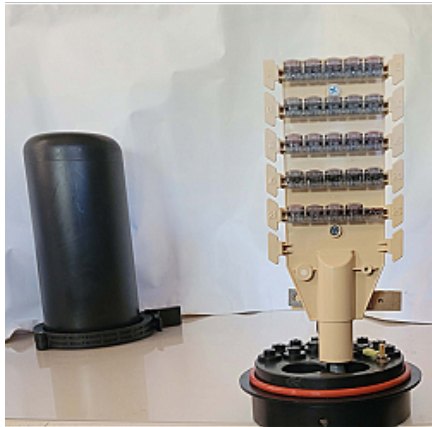

# DTE Domed Terminal Enclosure

Model SA-DTE1-P025

NAME	ORDER NUMBER
DTE Domed Terminal Enclosure with 10ft Tail	SA-DTE1-P025-010
DTE Domed Terminal Enclosure with 25ft Tail	SA-DTE1-P025-025

The DTE1-P025 terminal closure is environmentally sealed 25 pair terminal which can be used above or below grade. Craft friendly, tool-less design requires no additional parts or accessories to install standard 2, 3, 5, or 6 pair service drops.

This design provides reliable services over copper networks under any outside plant environmental conditions.

## SPECIFICATIONS

<b>DOME</b>	5.375" Diameter 12" Length
<b>OVERALL</b>	7" Diameter 13" Length
<b>DROP CABLES</b>	12
<b>CABLE PORTS</b>	2
<b>GROMMET SIZE</b>	0.28 - 0.62" Drop Cable 1.125" Diameter Cable

## BENEFITS

- Allows use in harsh environments above and below grade (manhole, hand hole, pole, and marina mount)
- Closure can be easily opened to add, remove or modify service with no additional parts required
- No need to inventory a variety of sizes or use a wire gauge prior to installation. Prevents improper use and is fully backwards compatible with existing drop wires