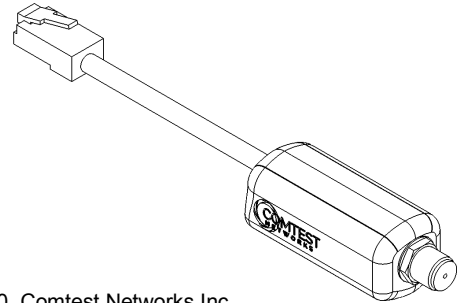

Installation Guidelines

The Coax-RJ Plug RPF has two connection interfaces:

- **Coaxial** - for connection to 75Ω coaxial cable.
- **RJ11 or RJ45 plug** - DSL signal.

Coax-RJ Plug RPF Installation Guide

Copyright © 2020, Comtest Networks Inc.