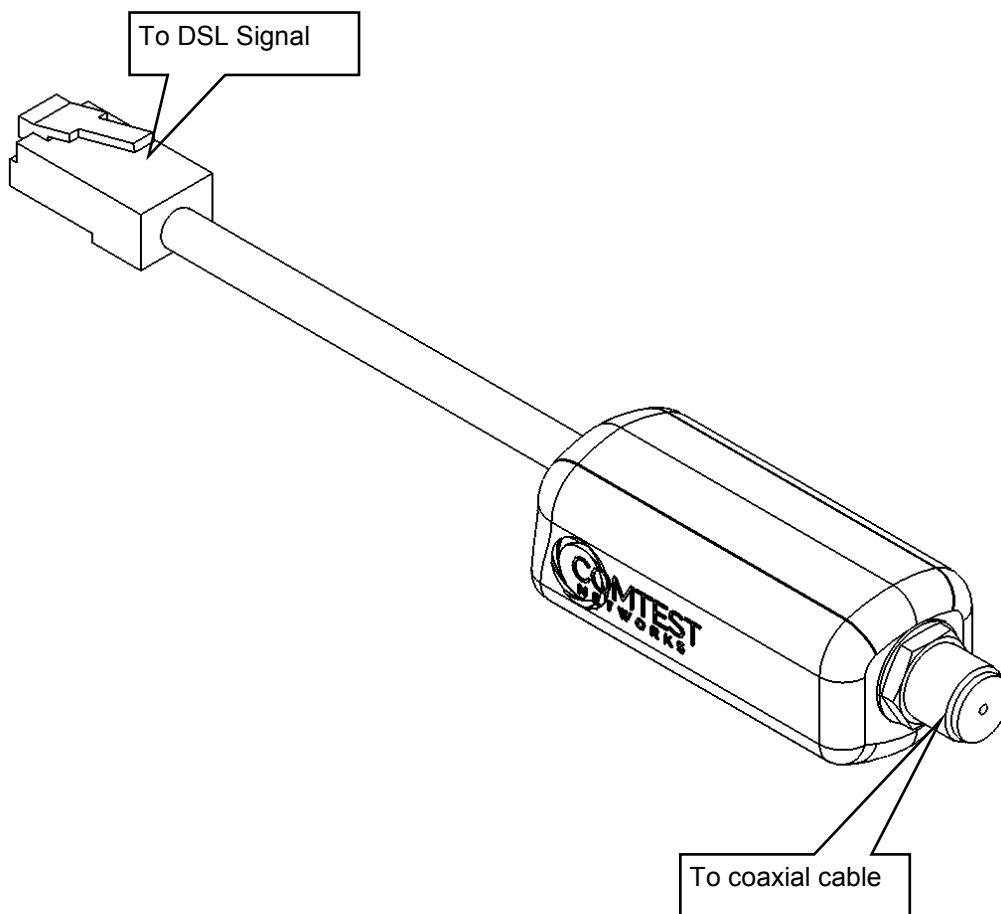

For Assistance

techhelp@comtestnetworks.com

1-877-369-5499

www.comtestnetworks.com