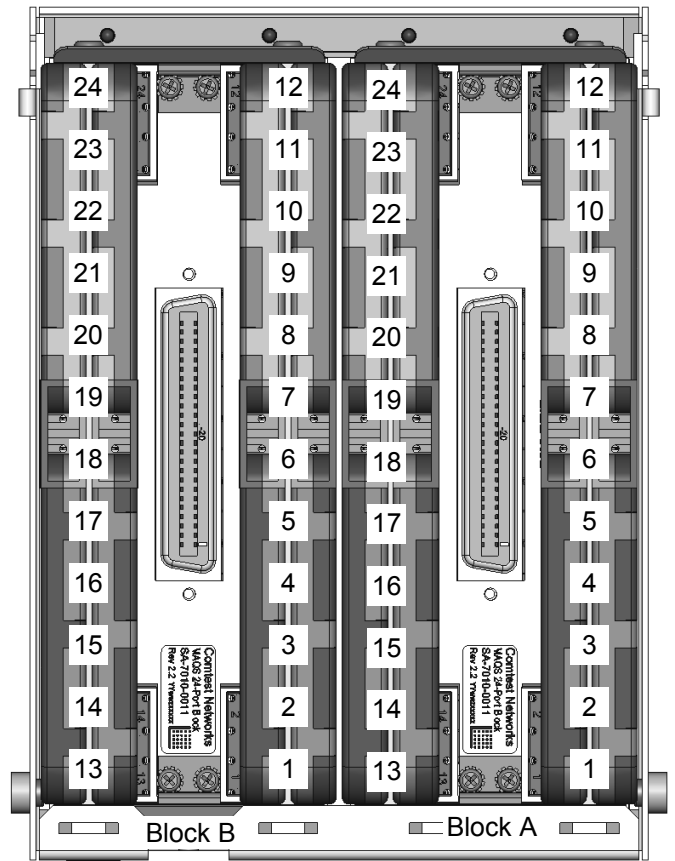

A separate 8AWG wire is required to provide grounding for the entire enclosure. The ground wire is attached to the ground points, shown above, by the use of a lug. The lug can be either a #10 two hole copper lug (5/8" hole spacing) [such as Panduit LCD6-10A-L] or a #10 ring terminal.

Retention clip

Ensure tabs, on POTS & Line cable headers, are fully engaged in retention clip slots.

For Assistance
techhelp@comtestnetworks.com

1-877-369-5499
comtestnetworks.com

RJ21 Receptacle pin out

PORT	SIGNAL	RJ PIN	PORT	SIGNAL	RJ	PORT	SIGNAL	RJ
1	RING	1	9	RING	9	17	RING	17
	TIP	26		TIP	34		TIP	42
2	RING	2	10	RING	10	18	RING	18
	TIP	27		TIP	35		TIP	43
3	RING	3	11	RING	11	19	RING	19
	TIP	28		TIP	36		TIP	44
4	RING	4	12	RING	12	20	RING	20
	TIP	29		TIP	37		TIP	45
5	RING	5	13	RING	13	21	RING	21
	TIP	30		TIP	38		TIP	46
6	RING	6	14	RING	14	22	RING	22
	TIP	31		TIP	39		TIP	47
7	RING	7	15	RING	15	23	RING	23
	TIP	32		TIP	40		TIP	48
8	RING	8	16	RING	16	24	RING	24
	TIP	33		TIP	41		TIP	49