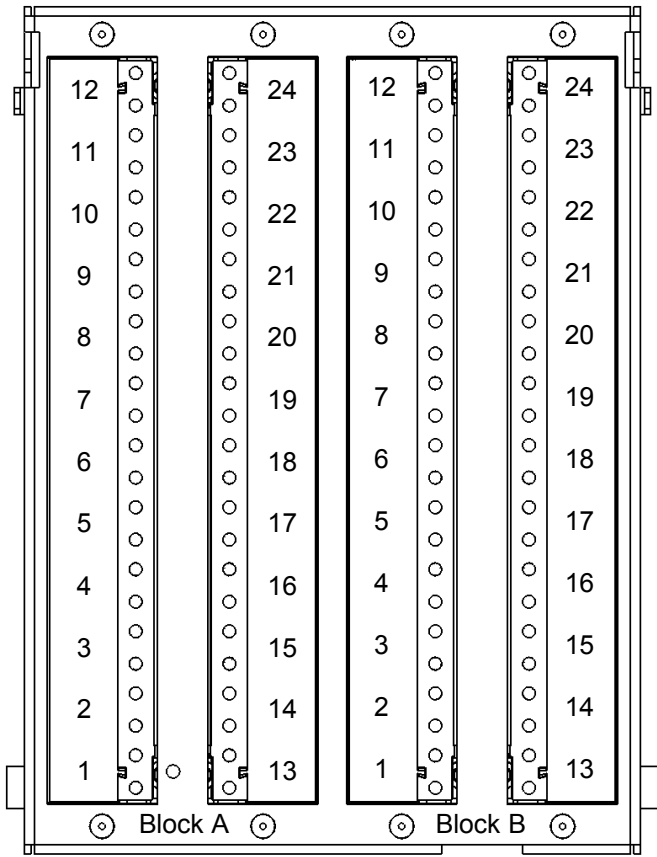

RJ21 Receptacle pin out

PORT	SIGNAL	RJ PIN	PORT	SIGNAL	RJ	PORT	SIGNAL	RJ
1	RING	1	9	RING	9	17	RING	17
	TIP	26		TIP	34		TIP	42
2	RING	2	10	RING	10	18	RING	18
	TIP	27		TIP	35		TIP	43
3	RING	3	11	RING	11	19	RING	19
	TIP	28		TIP	36		TIP	44
4	RING	4	12	RING	12	20	RING	20
	TIP	29		TIP	37		TIP	45
5	RING	5	13	RING	13	21	RING	21
	TIP	30		TIP	38		TIP	46
6	RING	6	14	RING	14	22	RING	22
	TIP	31		TIP	39		TIP	47
7	RING	7	15	RING	15	23	RING	23
	TIP	32		TIP	40		TIP	48
8	RING	8	16	RING	16	24	RING	24
	TIP	33		TIP	41		TIP	49

Line & POTS cable pin out

Port 1 - 24		Wire Color		Port 1 - 24		Wire Color		Port 1 - 24		Wire Color	
		Solid	Stripe			Solid	Stripe			Solid	Stripe
1	Ring	BLUE	WHITE	9	Ring	BROWN	RED	17	Ring	ORANGE	YELLOW
	Tip	WHITE	BLUE		Tip	RED	BROWN		Tip	YELLOW	ORANGE
2	Ring	ORANGE	WHITE	10	Ring	SLATE	RED	18	Ring	GREEN	YELLOW
	Tip	WHITE	ORANGE		Tip	RED	SLATE		Tip	YELLOW	GREEN
3	Ring	GREEN	WHITE	11	Ring	BLUE	BLACK	19	Ring	BROWN	YELLOW
	Tip	WHITE	GREEN		Tip	BLACK	BLUE		Tip	YELLOW	BROWN
4	Ring	BROWN	WHITE	12	Ring	ORANGE	BLACK	20	Ring	SLATE	YELLOW
	Tip	WHITE	BROWN		Tip	BLACK	ORANGE		Tip	YELLOW	SLATE
5	Ring	SLATE	WHITE	13	Ring	GREEN	BLACK	21	Ring	BLUE	VIOLET
	Tip	WHITE	SLATE		Tip	BLACK	GREEN		Tip	VIOLET	BLUE
6	Ring	BLUE	RED	14	Ring	BROWN	BLACK	22	Ring	ORANGE	VIOLET
	Tip	RED	BLUE		Tip	BLACK	BROWN		Tip	VIOLET	ORANGE
7	Ring	ORANGE	RED	15	Ring	SLATE	BLACK	23	Ring	GREEN	VIOLET
	Tip	RED	ORANGE		Tip	BLACK	SLATE		Tip	VIOLET	GREEN
8	Ring	GREEN	RED	16	Ring	BLUE	YELLOW	24	Ring	BROWN	VIOLET
	Tip	RED	GREEN		Tip	YELLOW	BLUE		Tip	VIOLET	BROWN
NC	Ring	SLATE	VIOLET	NC	Ring	SLATE	VIOLET	NC	Ring	SLATE	VIOLET
	Tip	VIOLET	SLATE		Tip	VIOLET	SLATE		Tip	VIOLET	SLATE