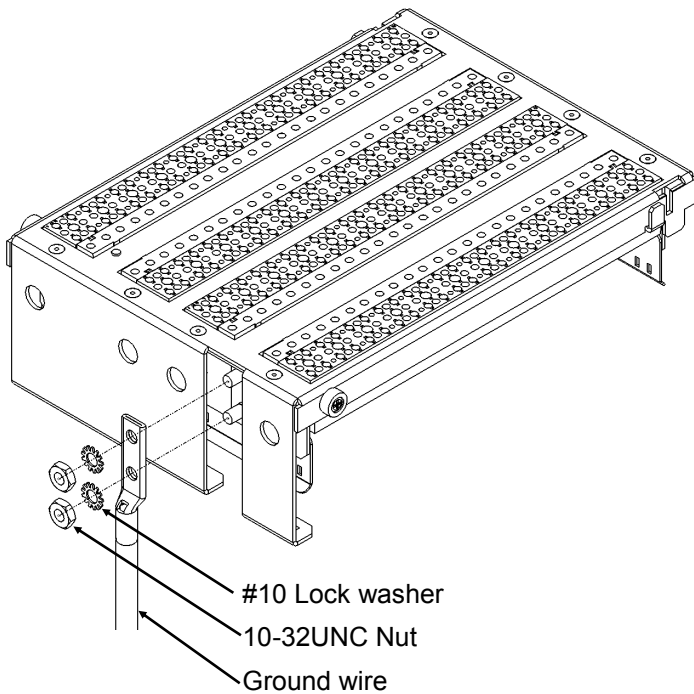

⚠ To reduce the risk of fire, use only No. 26 AWG or thicker gauge telecom cable.
Recommended ground wire gauge is 8 AWG.

MAQS UMC R&R 307 R&R for UMC-000E Install Guide

Copyright © 2021, Comtest Networks Inc.

A separate 8AWG wire is required to provide grounding for the entire enclosure. The ground wire is attached to the ground points, shown above, by the use of a lug. The lug can be either a #10 two hole copper lug (5/8" hole spacing) [such as Panduit LCD6-10A-L] or a #10 ring terminal.

Retention clip

Ensure tabs, on POTS & Line cable headers, are fully engaged in retention clip slots.

For Assistance
techhelp@comtestnetworks.com

1-877-369-5499
comtestnetworks.com

RJ21 Receptacle pin out

PORT	SIGNAL	RJ PIN	PORT	SIGNAL	RJ	PORT	SIGNAL	RJ
1	RING	1	9	RING	9	17	RING	17
	TIP	26		TIP	34		TIP	42
2	RING	2	10	RING	10	18	RING	18
	TIP	27		TIP	35		TIP	43
3	RING	3	11	RING	11	19	RING	19
	TIP	28		TIP	36		TIP	44
4	RING	4	12	RING	12	20	RING	20
	TIP	29		TIP	37		TIP	45
5	RING	5	13	RING	13	21	RING	21
	TIP	30		TIP	38		TIP	46
6	RING	6	14	RING	14	22	RING	22
	TIP	31		TIP	39		TIP	47
7	RING	7	15	RING	15	23	RING	23
	TIP	32		TIP	40		TIP	48
8	RING	8	16	RING	16	24	RING	24
	TIP	33		TIP	41		TIP	49