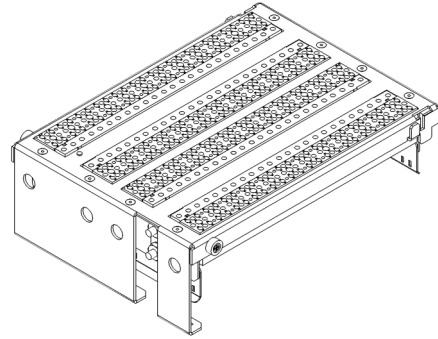

⚠ To reduce the risk of fire, use only No. 26 AWG or thicker gauge telecom cable.
Recommended ground wire gauge is 8 AWG.

MAQS UMC R&R 307 R&R for UMC-000E Install Guide

Copyright © 2021, Comtest Networks Inc.

A separate 8AWG wire is required to provide grounding for the entire enclosure. The ground wire is attached to the ground points, shown above, by the use of a lug. The lug can be either a #10 two hole copper lug (5/8" hole spacing) [such as Panduit LCD6-10A-L] or a #10 ring terminal.

Retention clip

Ensure tabs, on POTS & Line cable headers, are fully engaged in retention clip slots.

For Assistance
techhelp@comtestnetworks.com

1-877-369-5499
comtestnetworks.com

RJ21 Receptacle pin out

PORT	SIGNAL	RJ PIN	PORT	SIGNAL	RJ	PORT	SIGNAL	RJ
1	RING	1	9	RING	9	17	RING	17
	TIP	26		TIP	34		TIP	42
2	RING	2	10	RING	10	18	RING	18
	TIP	27		TIP	35		TIP	43
3	RING	3	11	RING	11	19	RING	19
	TIP	28		TIP	36		TIP	44
4	RING	4	12	RING	12	20	RING	20
	TIP	29		TIP	37		TIP	45
5	RING	5	13	RING	13	21	RING	21
	TIP	30		TIP	38		TIP	46
6	RING	6	14	RING	14	22	RING	22
	TIP	31		TIP	39		TIP	47
7	RING	7	15	RING	15	23	RING	23
	TIP	32		TIP	40		TIP	48
8	RING	8	16	RING	16	24	RING	24
	TIP	33		TIP	41		TIP	49