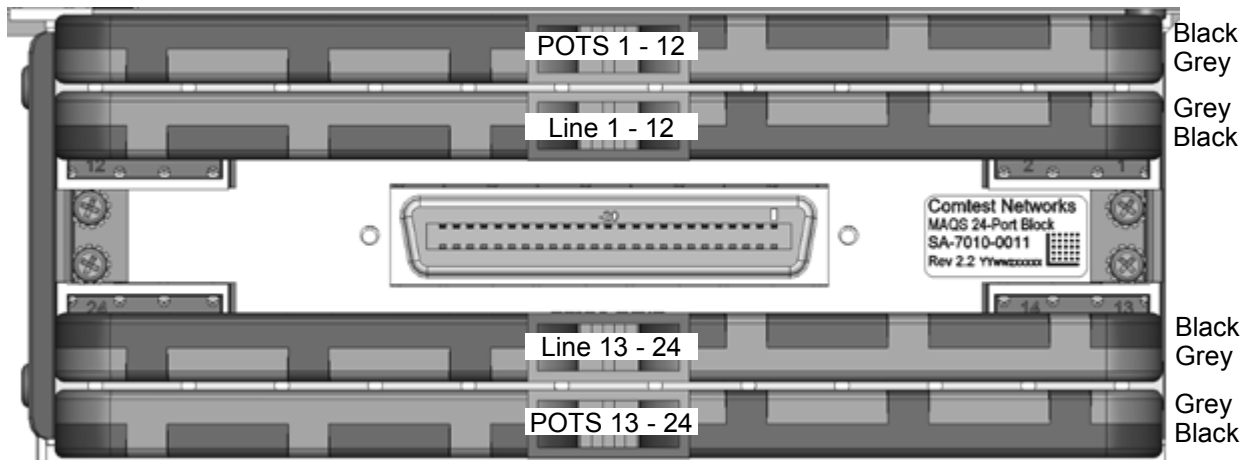

⚠ To reduce the risk of fire, use only No. 26 AWG or thicker gauge telecom cable.
Recommended ground wire gauge is 8 AWG.

MAQS UMC R&R 307 R&R for UMC-000E Install Guide

Copyright © 2021, Comtest Networks Inc.

A separate 8AWG wire is required to provide grounding for the entire enclosure. The ground wire is attached to the ground points, shown above, by the use of a lug. The lug can be either a #10 two hole copper lug (5/8" hole spacing) [such as Panduit LCD6-10A-L] or a #10 ring terminal.

Retention clip

Ensure tabs, on POTS & Line cable headers, are fully engaged in retention clip slots.

For Assistance
techhelp@comtestnetworks.com

1-877-369-5499
comtestnetworks.com

RJ21 Receptacle pin out

PORT	SIGNAL	RJ PIN	PORT	SIGNAL	RJ	PORT	SIGNAL	RJ
1	RING	1	9	RING	9	17	RING	17
	TIP	26		TIP	34		TIP	42
2	RING	2	10	RING	10	18	RING	18
	TIP	27		TIP	35		TIP	43
3	RING	3	11	RING	11	19	RING	19
	TIP	28		TIP	36		TIP	44
4	RING	4	12	RING	12	20	RING	20
	TIP	29		TIP	37		TIP	45
5	RING	5	13	RING	13	21	RING	21
	TIP	30		TIP	38		TIP	46
6	RING	6	14	RING	14	22	RING	22
	TIP	31		TIP	39		TIP	47
7	RING	7	15	RING	15	23	RING	23
	TIP	32		TIP	40		TIP	48
8	RING	8	16	RING	16	24	RING	24
	TIP	33		TIP	41		TIP	49