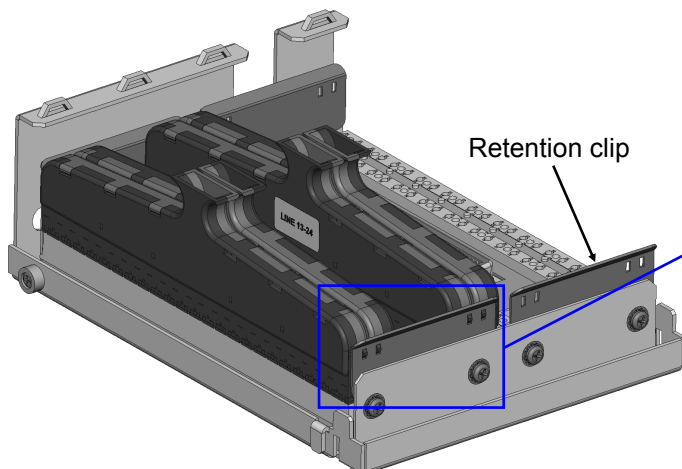

⚠ To reduce the risk of fire, use only No. 26 AWG or thicker gauge telecom cable.
Recommended ground wire gauge is 8 AWG.

MAQS UMC R&R 307 R&R for UMC-000E Install Guide

Copyright © 2021, Comtest Networks Inc.

A separate 8AWG wire is required to provide grounding for the entire enclosure. The ground wire is attached to the ground points, shown above, by the use of a lug. The lug can be either a #10 two hole copper lug (5/8" hole spacing) [such as Panduit LCD6-10A-L] or a #10 ring terminal.

Retention clip

Ensure tabs, on POTS & Line cable headers, are fully engaged in retention clip slots.

For Assistance
techhelp@comtestnetworks.com

1-877-369-5499
comtestnetworks.com

RJ21 Receptacle pin out

PORT	SIGNAL	RJ PIN	PORT	SIGNAL	RJ	PORT	SIGNAL	RJ
1	RING	1	9	RING	9	17	RING	17
	TIP	26		TIP	34		TIP	42
2	RING	2	10	RING	10	18	RING	18
	TIP	27		TIP	35		TIP	43
3	RING	3	11	RING	11	19	RING	19
	TIP	28		TIP	36		TIP	44
4	RING	4	12	RING	12	20	RING	20
	TIP	29		TIP	37		TIP	45
5	RING	5	13	RING	13	21	RING	21
	TIP	30		TIP	38		TIP	46
6	RING	6	14	RING	14	22	RING	22
	TIP	31		TIP	39		TIP	47
7	RING	7	15	RING	15	23	RING	23
	TIP	32		TIP	40		TIP	48
8	RING	8	16	RING	16	24	RING	24
	TIP	33		TIP	41		TIP	49