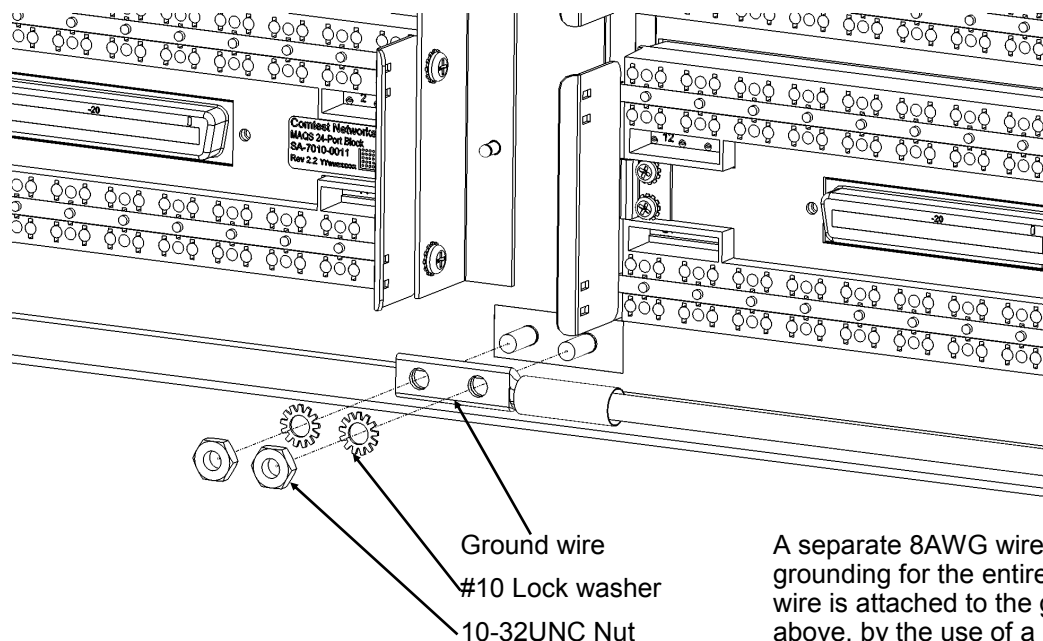

# MAQS 96-Port Install Guide

**⚠** To reduce the risk of fire, use only No. 26 AWG or thicker telecom cable.  
Recommended ground wire gauge is 8 AWG.

Copyright © 2021, Comtest Networks Inc.

A separate 8AWG wire is required to provide grounding for the entire enclosure. The ground wire is attached to the ground points, shown above, by the use of a lug.

Ensure tabs, on POTS & Line cable headers, are fully engaged in retention clip slots.

**For Assistance**  
techhelp@comtestnetworks.com

1-877-369-5499  
comtestnetworks.com

Front View

Rear View

Data Only / DSLAM RJ21 Receptacle pinout

Port	Signal	RJ Pin
1	RING	1
	TIP	26
2	RING	2
	TIP	27
3	RING	3
	TIP	28
4	RING	4
	TIP	29
5	RING	5
	TIP	30
6	RING	6
	TIP	31
7	RING	7
	TIP	32
8	RING	8
	TIP	33

Port	Signal	RJ Pin
9	RING	9
	TIP	34
10	RING	10
	TIP	35
11	RING	11
	TIP	36
12	RING	12
	TIP	37
13	RING	13
	TIP	38
14	RING	14
	TIP	39
15	RING	15
	TIP	40
16	RING	16
	TIP	41