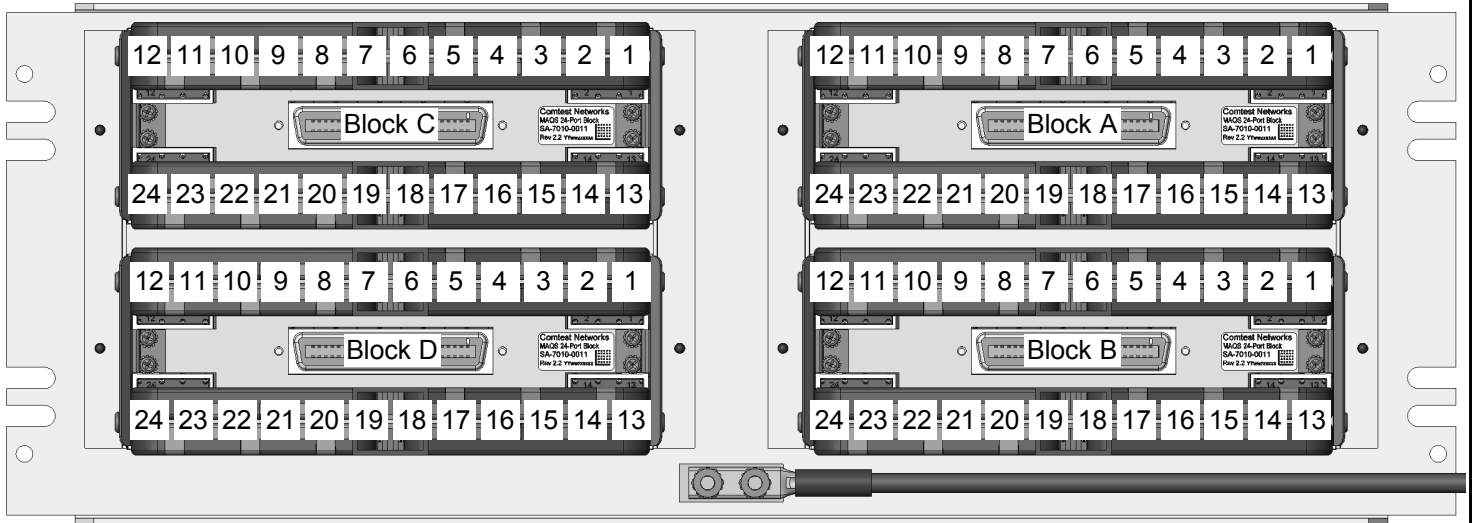

# MAQS 96-Port Install Guide

**⚠** To reduce the risk of fire, use only No. 26 AWG or thicker telecom cable.  
Recommended ground wire gauge is 8 AWG.

Copyright © 2021, Comtest Networks Inc.

A separate 8AWG wire is required to provide grounding for the entire enclosure. The ground wire is attached to the ground points, shown above, by the use of a lug.

Ensure tabs, on POTS & Line cable headers, are fully engaged in retention clip slots.

**For Assistance**  
techhelp@comtestnetworks.com

1-877-369-5499  
comtestnetworks.com

Front View

Rear View

Data Only / DSLAM RJ21 Receptacle pinout

Port	Signal	RJ Pin
1	RING	1
	TIP	26
2	RING	2
	TIP	27
3	RING	3
	TIP	28
4	RING	4
	TIP	29
5	RING	5
	TIP	30
6	RING	6
	TIP	31
7	RING	7
	TIP	32
8	RING	8
	TIP	33

Port	Signal	RJ Pin
9	RING	9
	TIP	34
10	RING	10
	TIP	35
11	RING	11
	TIP	36
12	RING	12
	TIP	37
13	RING	13
	TIP	38
14	RING	14
	TIP	39
15	RING	15
	TIP	40
16	RING	16
	TIP	41

Port	Signal	RJ Pin
17	RING	17
	TIP	42
18	RING	18
	TIP	43
19	RING	19
	TIP	44
20	RING	20
	TIP	45
21	RING	21
	TIP	46
22	RING	22
	TIP	47
23	RING	23
	TIP	48
24	RING	24
	TIP	49

LINE & POTS cable pinout

Port 1 - 24		Wire Color	
		Solid	Stripe
1	RING	BLUE	WHITE
	TIP	WHITE	BLUE
2	RING	ORANGE	WHITE
	TIP	WHITE	ORANGE
3	RING	GREEN	WHITE
	TIP	WHITE	GREEN
4	RING	BROWN	WHITE
	TIP	WHITE	BROWN
5	RING	SLATE	WHITE
	TIP	WHITE	SLATE
6	RING	BLUE	RED
	TIP	RED	BLUE
7	RING	ORANGE	RED
	TIP	RED	ORANGE
8	RING	GREEN	RED
	TIP	RED	GREEN