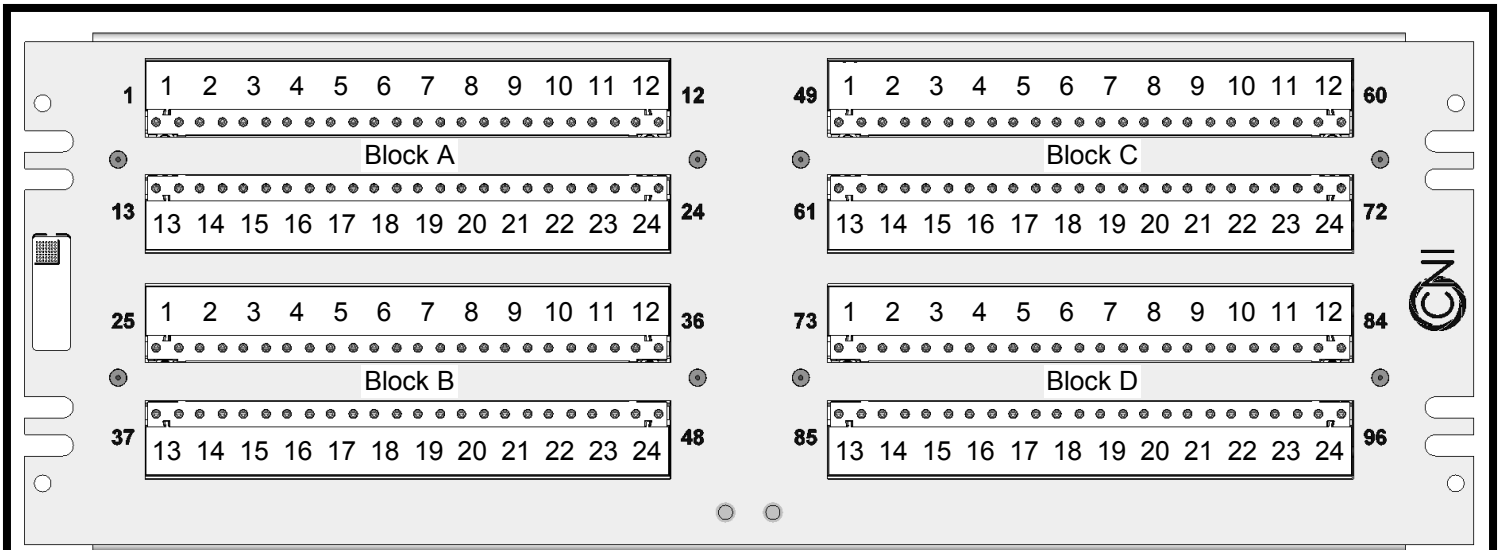

# MAQS 96-Port Install Guide

**⚠** To reduce the risk of fire, use only No. 26 AWG or thicker telecom cable.  
Recommended ground wire gauge is 8 AWG.

Copyright © 2021, Comtest Networks Inc.

A separate 8AWG wire is required to provide grounding for the entire enclosure. The ground wire is attached to the ground points, shown above, by the use of a lug.

Ensure tabs, on POTS & Line cable headers, are fully engaged in retention clip slots.

**For Assistance**  
techhelp@comtestnetworks.com

1-877-369-5499  
comtestnetworks.com

Front View

Rear View

Data Only / DSLAM RJ21 Receptacle pinout

Port	Signal	RJ Pin
1	RING	1
	TIP	26
2	RING	2
	TIP	27
3	RING	3
	TIP	28
4	RING	4
	TIP	29
5	RING	5
	TIP	30
6	RING	6
	TIP	31
7	RING	7
	TIP	32
8	RING	8
	TIP	33

Port	Signal	RJ Pin
9	RING	9
	TIP	34
10	RING	10
	TIP	35
11	RING	11
	TIP	36
12	RING	12
	TIP	37
13	RING	13
	TIP	38
14	RING	14
	TIP	39
15	RING	15
	TIP	40
16	RING	16
	TIP	41

Port	Signal	RJ Pin
17	RING	17
	TIP	42
18	RING	18
	TIP	43
19	RING	19
	TIP	44
20	RING	20
	TIP	45
21	RING	21
	TIP	46
22	RING	22
	TIP	47
23	RING	23
	TIP	48
24	RING	24
	TIP	49

LINE & POTS cable pinout

Port 1 - 24		Wire Color	
		Solid	Stripe
1	RING	BLUE	WHITE
	TIP	WHITE	BLUE
2	RING	ORANGE	WHITE
	TIP	WHITE	ORANGE
3	RING	GREEN	WHITE
	TIP	WHITE	GREEN
4	RING	BROWN	WHITE
	TIP	WHITE	BROWN
5	RING	SLATE	WHITE
	TIP	WHITE	SLATE
6	RING	BLUE	RED
	TIP	RED	BLUE
7	RING	ORANGE	RED
	TIP	RED	ORANGE
8	RING	GREEN	RED
	TIP	RED	GREEN