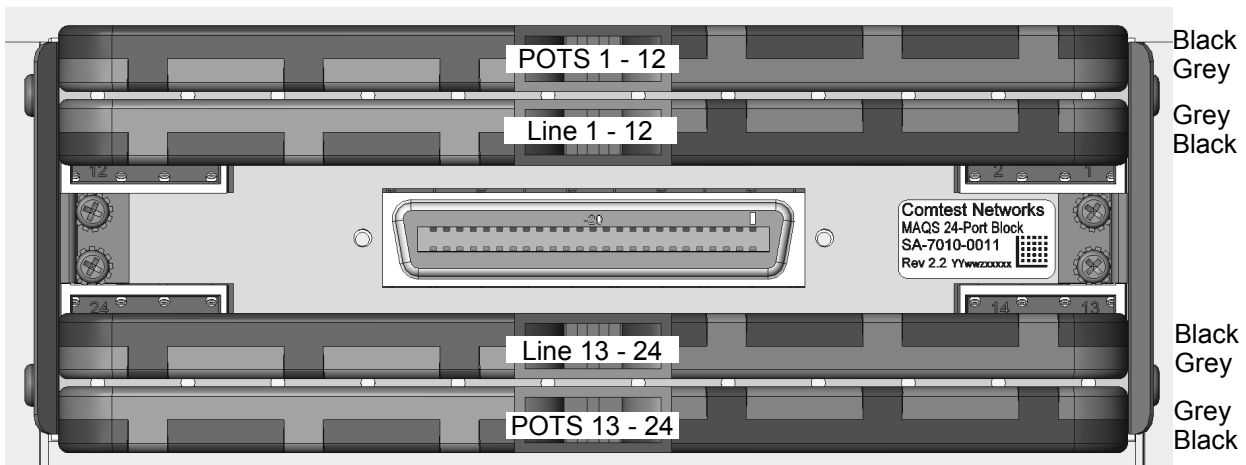

# MAQS 96-Port Install Guide

**⚠** To reduce the risk of fire, use only No. 26 AWG or thicker telecom cable.  
Recommended ground wire gauge is 8 AWG.

Copyright © 2021, Comtest Networks Inc.

A separate 8AWG wire is required to provide grounding for the entire enclosure. The ground wire is attached to the ground points, shown above, by the use of a lug.

Ensure tabs, on POTS & Line cable headers, are fully engaged in retention clip slots.

**For Assistance**  
techhelp@comtestnetworks.com

1-877-369-5499  
comtestnetworks.com

Front View

Rear View

Data Only / DSLAM RJ21 Receptacle pinout

Port	Signal	RJ Pin
1	RING	1
	TIP	26
2	RING	2
	TIP	27
3	RING	3
	TIP	28
4	RING	4
	TIP	29
5	RING	5
	TIP	30
6	RING	6
	TIP	31
7	RING	7
	TIP	32
8	RING	8
	TIP	33

Port	Signal	RJ Pin
9	RING	9
	TIP	34
10	RING	10
	TIP	35
11	RING	11
	TIP	36
12	RING	12
	TIP	37
13	RING	13
	TIP	38
14	RING	14
	TIP	39
15	RING	15
	TIP	40
16	RING	16
	TIP	41

Port	Signal	RJ Pin
17	RING	17
	TIP	42
18	RING	18
	TIP	43
19	RING	19
	TIP	44
20	RING	20
	TIP	45
21	RING	21
	TIP	46
22	RING	22
	TIP	47
23	RING	23
	TIP	48
24	RING	24
	TIP	49

LINE & POTS cable pinout

Port 1 - 24		Wire Color	
		Solid	Stripe
1	RING	BLUE	WHITE
	TIP	WHITE	BLUE
2	RING	ORANGE	WHITE
	TIP	WHITE	ORANGE
3	RING	GREEN	WHITE
	TIP	WHITE	GREEN
4	RING	BROWN	WHITE
	TIP	WHITE	BROWN
5	RING	SLATE	WHITE
	TIP	WHITE	SLATE
6	RING	BLUE	RED
	TIP	RED	BLUE
7	RING	ORANGE	RED
	TIP	RED	ORANGE
8	RING	GREEN	RED
	TIP	RED	GREEN