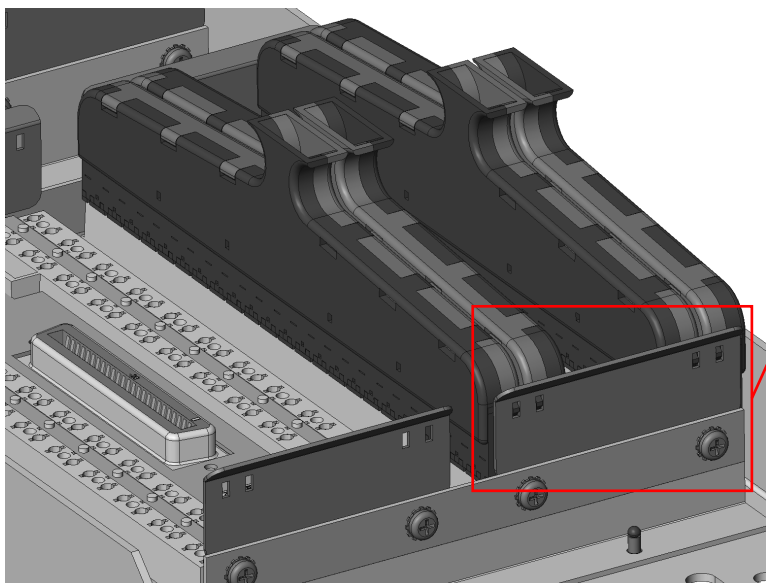

# MAQS 96-Port Install Guide

**⚠** To reduce the risk of fire, use only No. 26 AWG or thicker telecom cable.  
Recommended ground wire gauge is 8 AWG.

Copyright © 2021, Comtest Networks Inc.

A separate 8AWG wire is required to provide grounding for the entire enclosure. The ground wire is attached to the ground points, shown above, by the use of a lug.

Ensure tabs, on POTS & Line cable headers, are fully engaged in retention clip slots.

**For Assistance**  
techhelp@comtestnetworks.com

1-877-369-5499  
comtestnetworks.com

Front View

Rear View

Data Only / DSLAM RJ21 Receptacle pinout